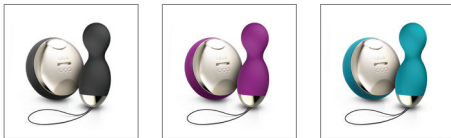

The World's First Rotating And Vibrating Remote-controlled Pleasure Beads

HULA Beads™ are the world's first-ever remote-controlled pleasure beads that rotate and vibrate at the same time. Delivering completely new sensations, insert only the rotating bead gently within, and let powerful vibrations be felt around the ultra-sensitive labia and up to the clitoris. Or take things further by wearing them discreetly inside, so the top bead rotates against the G-spot, while the lower bead delivers powerful vibrations through 8 stimulation patterns, each adjustable via wireless remote.

ORDERING REFERENCE NUMBER (EAN)

HULA Beads™ Black EAN: 7350022 277526
 HULA Beads™ Deep Rose EAN: 7350022 277533
 HULA Beads™ Ocean Blue EAN: 7350022 277540

AVAILABLE COLORS

TECHNICAL DATA:

Materials: FDA-approved body-safe silicone/ABS
Finish: Matte / Glossy
Size: 98 x 38 x 37 mm / 3.9 x 1.5 x 1.5 in
Weight: 67g / 2.4 oz.
Battery: Li-Ion 3.7v 200mAh
Charging: 2 h at 5.0V 200mA
User Time: 1.5h
Standby: 90 days
Frequency: 125Hz
Wireless Range: 12 m / 39 ft
Max Noise Level: <50dB
Interface: Single Button
Contents: HULA Beads, Wall Charger, Storage Pouch, 1-Year Warranty