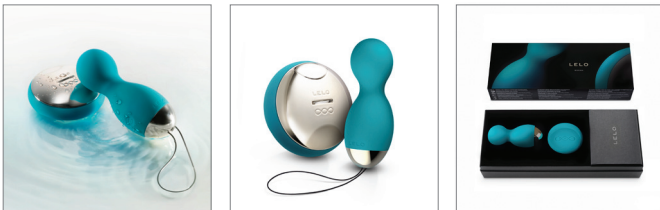

PRODUCT IMAGES

Product images available in ALL colors. Visit our Retailer section at www.lelo.com for more details

SHIPPING & CASE PACK DETAILS

Packing box size: 269 x 115 x 57 mm / 10.6 x 4.3 x 2.2 in.

Shipping box: 585 x 355 x 260 mm / 23 x 14 x 10 in.

Total units per final shipping box: 16