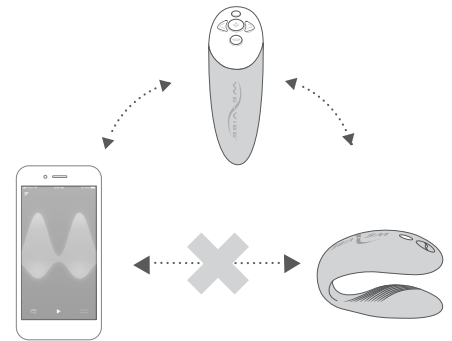

Adjustable fit

Worn during sex, Chorus is adjustable to fit your unique body so you can feel the vibrations right where you want them. The shape is easy to adjust, then stays in position once you've found the perfect fit.

Beautifully designed case

For discreet storage, charging and travel.

Low power alert

Know when your Chorus needs a charge, so it's always ready to go when you are.

Squeeze Remote

Change vibration modes as well as the intensity in the heat of the moment. Chorus' Squeeze Remote is designed with the most natural human response in mind – the tighter you squeeze, the stronger the vibration gets. Release your grip and the vibration weakens.

App enabled

With the free We-Connect™ app, you can play and share control of Chorus from anywhere, create custom vibes and play together with other We-Vibe™ products. Vibe to music with Beat mode or use Touch mode for real-time control at your fingertips.

Better connectivity

Chorus is powered with AnkorLink™ technology. AnkorLink creates the most stable connection between your We-Vibe and the We-Connect™ app. The Squeeze Remote is the anchor between Chorus and the We-Connect app – you'll need to keep it close by whenever you're using We-Connect.