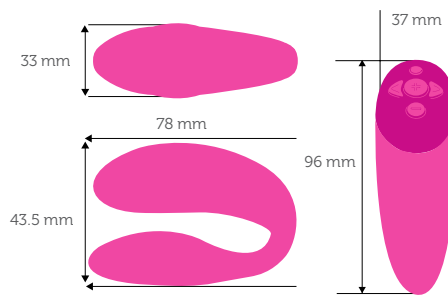

90 mins.

2-year warranty

Dimensions

Massager: 78 x 33 x 43.5 mm

Remote: 37 x 96 mm

Case: 91 x 57 x 104 mm

Weight

Massager: 69g

Remote: 55g

Case: 108g

HOW IT'S MEASURED

VIBRATION MODES

ORDER SPECS

Case Count

12 pcs per carton

Case Weight

6.7kg

Case Dimensions

405 x 265 x 250 mm

HS Tariff

901910

UPC/EAN

Cosmic Pink

00839289010789