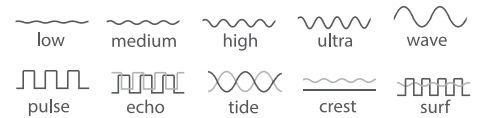

VIBRATION MODES

ORDER SPECS

Case Count

12 pcs per carton

Case Weight

6.7kg

Case Dimensions

405 x 265 x 250 mm

HS Tariff

901910

UPC/EAN

Cosmic Pink

00839289010789

Purple

00839289010864

Blue

00839289002487

AVAILABLE COLORS

Cosmic Pink
SNW6SG3

Purple
SNW6SG4

Blue
SNW6SG5

MSRP

$199 USD / $229 CAD / 299 AUD / 199€ / £179 / NOK 1,999 / DKK 1,499 / RUB 14,499 / SEK 2,099 / CHF 229 / BYN 449/ HKD 1,560 / CNY 1,680/ KRW 248,000 / SGD 280 / JPY 25,000 / NTD 6,300