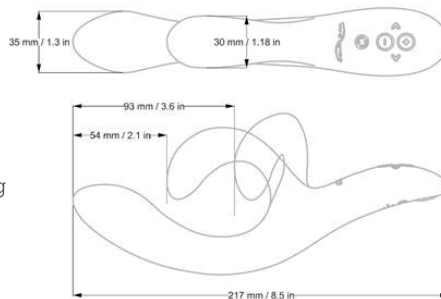

Run time

Up to 2 hours

Dimensions

Vibrator 205 x 88 x 40 mm
Packaging 250 x 110 x 72 mm

Weight

Vibrator 208g
Case 514g

Charge Time

90min

Warrenty

2 years

HOW IT'S MEASURED

USER INTERFACE

VIBRATION MODES

ORDER SPECS

SKU

SNNASGX

Case Dimensions

455 x 235 x 270 mm

Case Count

12 pcs

HS Tariff

9019.10

UPC

4251460603959