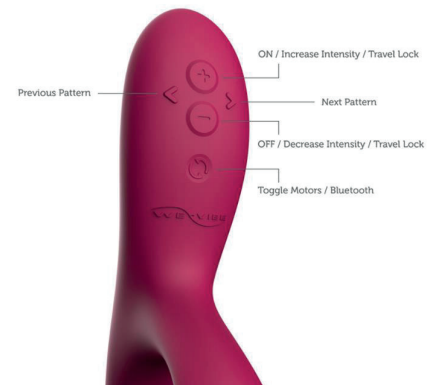

Insert the internal G-spot stimulator into the vagina and rest the external clitoral stimulator on the clitoris. The curved part of the stimulator stays on the clitoris and flexes with each movement. Using the buttons, adjust vibration mode and intensity and choose whether the internal motor (G-spot stimulation), external motor (clitoral stimulation) or both (dual stimulation) are running.

FEATURES

Clitoral stimulator

Creates rumbling vibrations on your clitoris.

G-Spot stimulator

Intensifies your orgasm with dual stimulation.

Flexible arm

Flexes with your movements.

Adjustable fit

Know when your Nova 2 needs a charge, so it's always ready to go when you are.

PRODUCT SPECS

Materials

Body-safe silicone. Free from phthalates and BPA and made without latex.

Vibrator battery

USB rechargeable lithium ion battery.

Warrenty

2 years

HOW IT'S MEASURED

USER INTERFACE

VIBRATION MODES

ORDER SPECS

SKU

SNNASGX