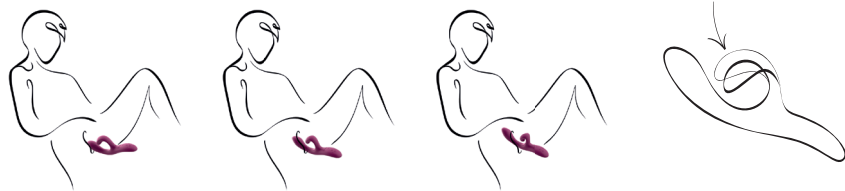

nova

Beyond a classic rabbit vibrator.

Nova 2 offers non-stop pleasure, even during your wildest moves. Experience a blended orgasm – the new and improved Nova flexes with you, keeping constant contact with your clitoris while stimulating your G-spot.

ADJUSTABLE
FIT

FLEXIBLE ARM

WATERPROOF

ERGONOMIC
HANDLE

RECHARGEABLE

SMARTPHONE
APP

nova

HOW TO USE

Insert the internal G-spot stimulator into the vagina and rest the external clitoral stimulator on the clitoris. The curved part of the stimulator stays on the clitoris and flexes with each movement. Using the buttons, adjust vibration mode and intensity and choose whether the internal motor (G-spot stimulation), external motor (clitoral stimulation) or both (dual stimulation) are running.

Customizable to fit your unique shape.

Ergonomic handle

For the most comfortable grip.

Waterproof

Nova 2 is 100% waterproof, making it easy to enjoy anywhere and simple to clean.

App enabled

With the free We-Connect™ app, you can play and share control of Nova 2 from anywhere, create custom vibes and play together with other We-Vibe products.